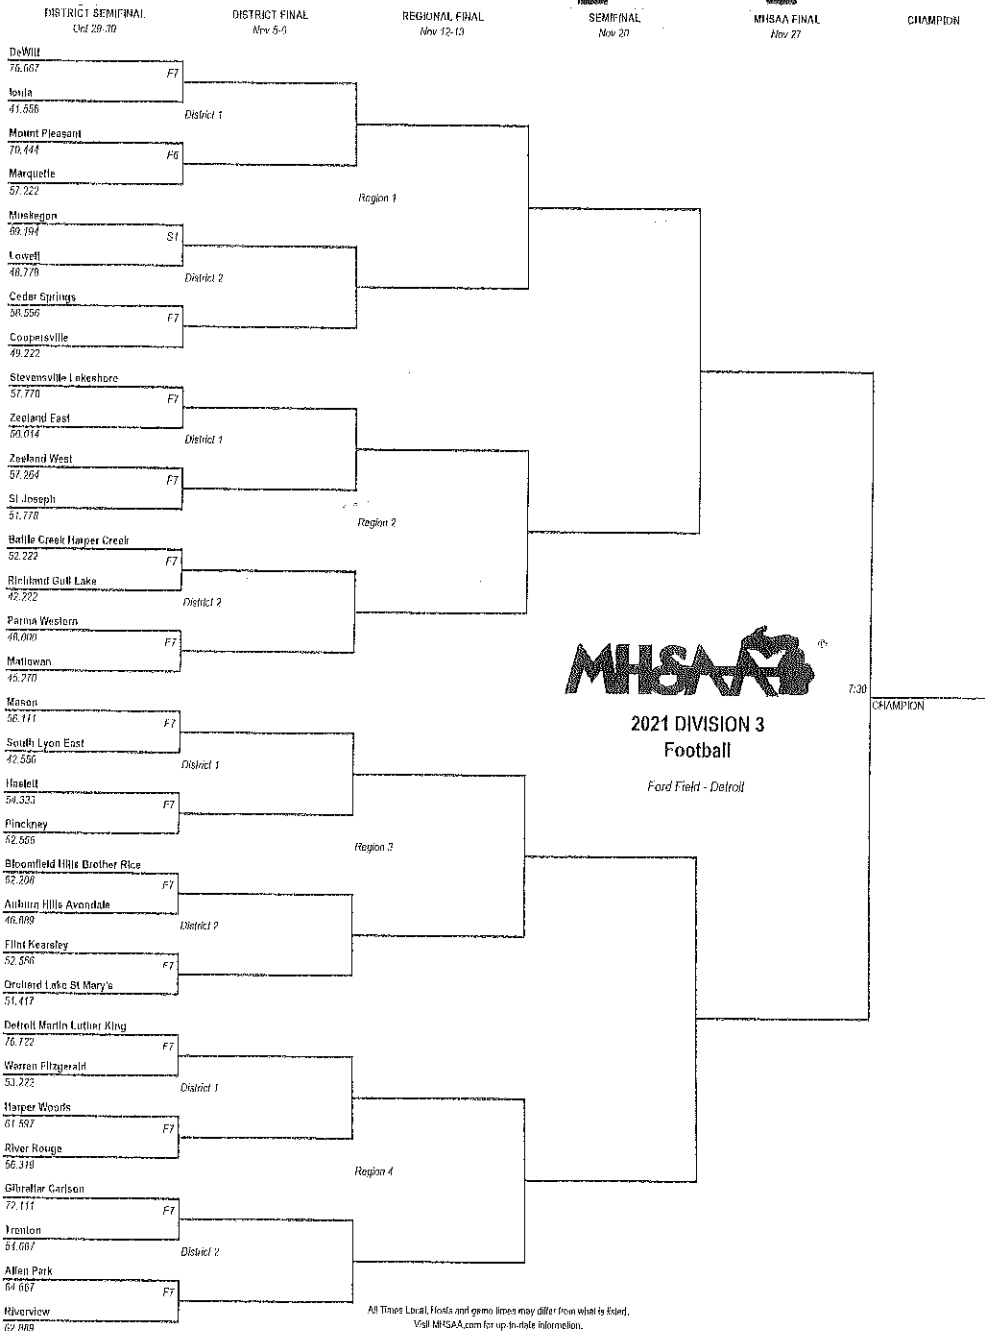

# MHSAA Division 3 Football Playoffs

## Marquette Football

1	David Eberhard	12	6' 2"	190
2	Jordan DeMay	12	6' 2"	185
3	Ethan Richards	12	6' 1"	180
4	Dustin Lohfink	12	6' 1"	205
5	Nate Benninger	11	6' 0"	170
6	Owen Beauchamp	12	6' 0"	185
7	Luke Mead	11	6' 2"	175
9	Justin Jurmu	12	6' 1"	200
10	Peter Closner	11	6' 4"	190
11	Austin Ridl	12	5' 11"	175
12	Ryan Kohler	12	6' 3"	195
14	Bohdi White	11	5' 9"	160
15	Easton Miller	11	5' 10"	185
19	Wyatt Kuhlman	12	5' 8"	155
21	Quinn Kerekes	11	5' 9"	165
22	Desmond Mullen	12	5' 10"	190
23	Wyatt Lakenen	10	5' 9"	155
24	Will Gale	10	5' 11"	150
25	Jack Quinnett	10	6' 0"	180
30	Alex Applekamp	12	5' 9"	165
33	Tyr Dahlin	12	6' 2"	180
34	Jan van den Ende	10	6' 3"	185
40	Zack Sigal	11	5' 9"	165
47	Jeffrey Ingram	11	5' 9"	160
48	Eli Lusk	10	6' 0"	210
50	Camden Houghton	11	5' 7"	140
55	Alex Schlemm	12	6' 1"	230
56	Kyler Young	11	5' 10"	195
58	Gideon Bell	12	5' 10"	205
59	Ethan Jennings	11	6' 0"	250
60	Jacob Schlemm	12	6' 1"	205
62	Parker Kroll	12	5' 10"	175
65	Brennan Schwemin	12	5' 10"	210
68	Chris Ricker	12	6' 3"	275
70	Trevor Simon	12	5' 10"	195
72	Ben Hellman	12	6' 0"	180
75	Carter Chroman	12	6' 3"	275
78	Dakota Carey	10	5' 11"	245
79	Dasan Smith	10	6' 5"	240